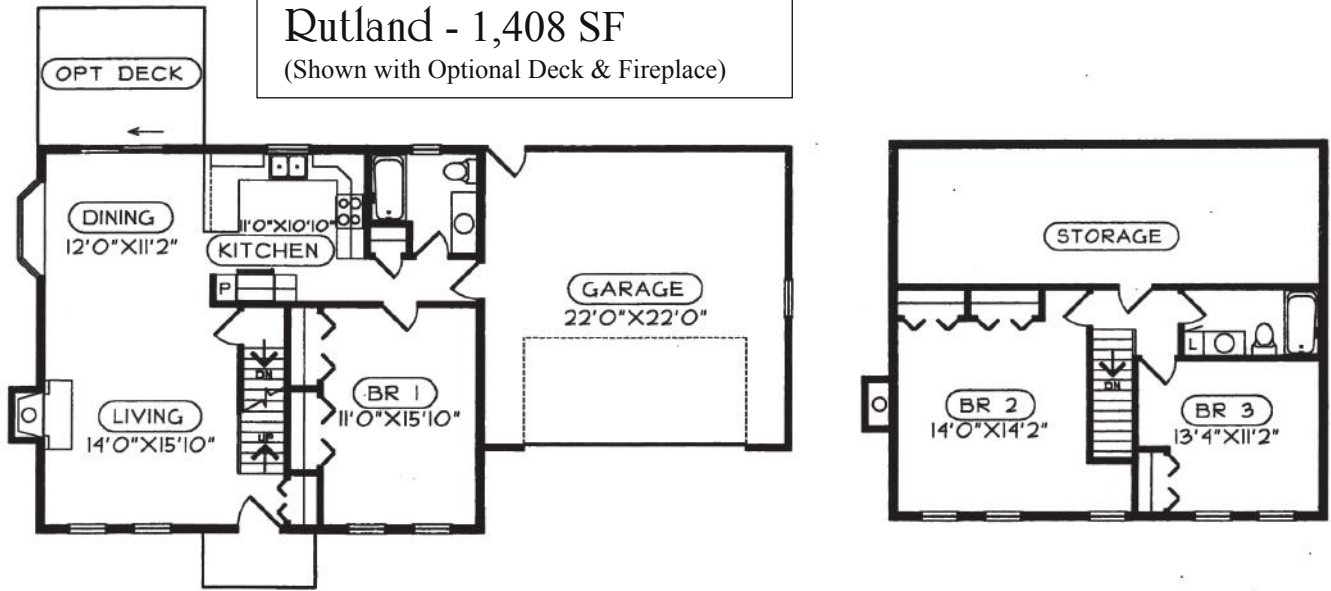

Homestead Series

Traditional Saltboxes

1,408 sq. ft. - 1,716 sq. ft.

Rutland - 1,408 SF

(Shown with Optional Deck & Fireplace)

Our Homestead Traditional Saltboxes offer traditional charm and warmth along with floor plans designed for modern living. This efficient home design was originally found in England during the thirteenth century and was brought to America by the early settlers.

Westfield - 1,628 SF

(Shown with Optional Deck, Porch & Fireplace)

Burlington - 1,716 SF

(Shown with Optional Deck, Porch & Fireplace)

Ed Nikles
Custom Builder, Inc.

104 BENNETT AVENUE • SUITE 1A • Milford, PA 18337
OFFICE LOCATION: ROUTE 6/209 AT BENNETT AVENUE
(570) 296-9200 • www.ednikles.com

Rutland - 1,408 SF
 (Shown with Optional Deck & Fireplace)

Westfield - 1,628 SF
 (Shown with Optional Deck, Porch & Fireplace)

Burlington - 1,716 SF
 (Shown with Optional Deck, Porch & Fireplace)