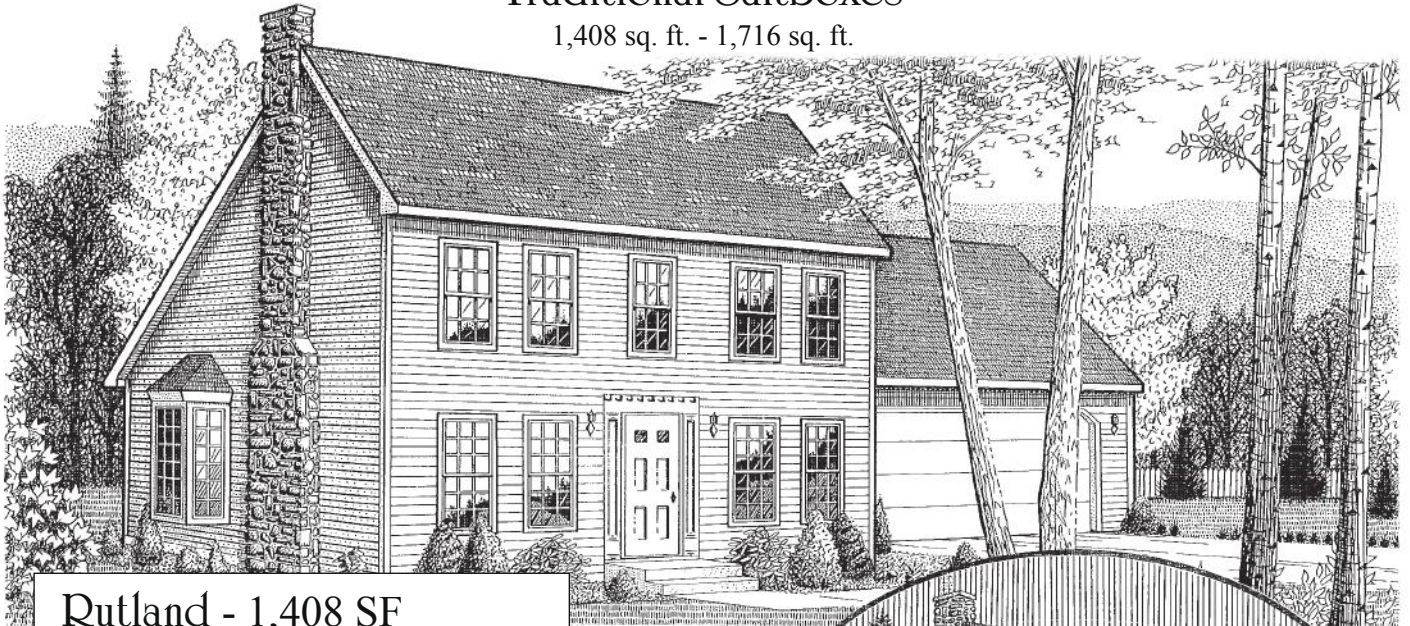

Homestead Series

Traditional Saltboxes

1,408 sq. ft. - 1,716 sq. ft.

Rutland - 1,408 SF

(Shown with Optional Deck & Fireplace)

Our Homestead Traditional Saltboxes offer traditional charm and warmth along with floor plans designed for modern living. This efficient home design was originally found in England during the thirteenth century and was brought to America by the early settlers.

Westfield - 1,628 SF

(Shown with Optional Deck, Porch & Fireplace)

Burlington - 1,716 SF

(Shown with Optional Deck, Porch & Fireplace)

Ed Nikles
Custom Builder, Inc.

104 BENNETT AVENUE • SUITE 1A • Milford, PA 18337
OFFICE LOCATION: ROUTE 6/209 AT BENNETT AVENUE
(570) 296-9200 • www.ednikles.com

Their Early American lines reach out to greet you. Available in three different layouts, they contain many bedroom configurations and porch options. This design series is the perfect choice for those who enjoy an Early American home.