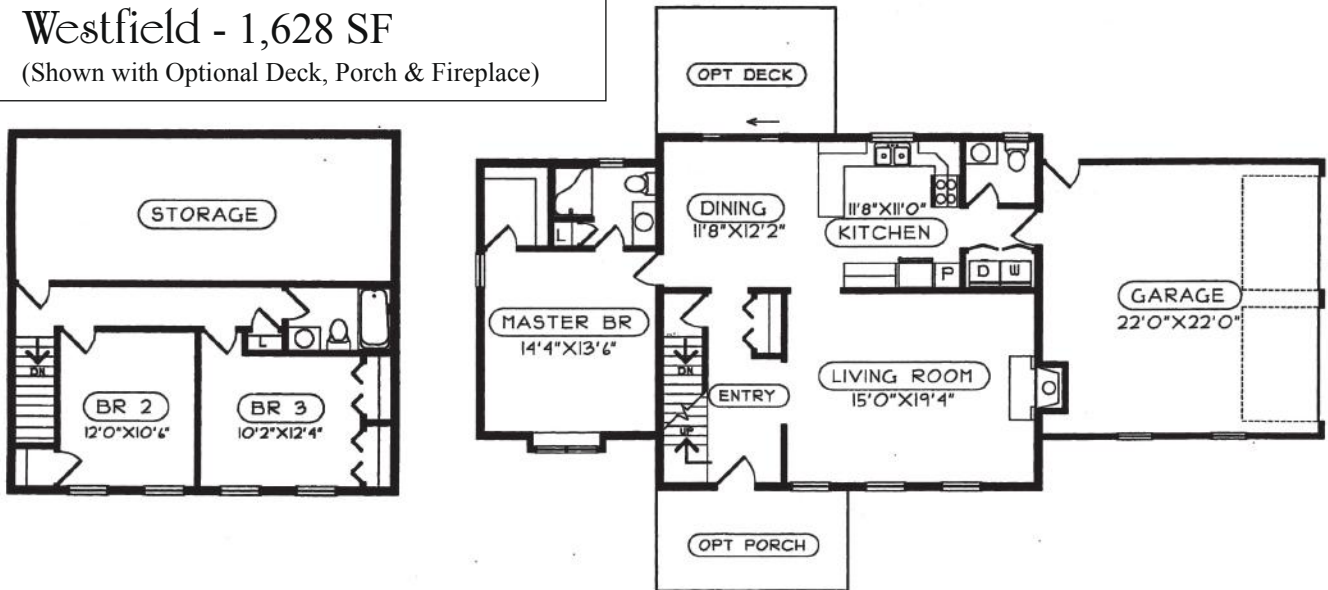

Homestead Series

Traditional Saltboxes

1,408 sq. ft. - 1,716 sq. ft.

Rutland - 1,408 SF

(Shown with Optional Deck & Fireplace)

Our Homestead Traditional Saltboxes offer traditional charm and warmth along with floor plans designed for modern living. This efficient home design was originally found in England during the thirteenth century and was brought to America by the early settlers.

Westfield - 1,628 SF

(Shown with Optional Deck, Porch & Fireplace)

Burlington - 1,716 SF

(Shown with Optional Deck, Porch & Fireplace)

Ed Nikles
Custom Builder, Inc.

104 BENNETT AVENUE • SUITE 1A • Milford, PA 18337
OFFICE LOCATION: ROUTE 6/209 AT BENNETT AVENUE
(570) 296-9200 • www.ednikles.com

Their Early American lines reach out to greet you. Available in three different layouts, they contain many bedroom configurations and porch options. This design series is the perfect choice for those who enjoy an Early American home.

Rutland - 1,408 SF
 (Shown with Optional Deck & Fireplace)

Westfield - 1,628 SF
 (Shown with Optional Deck, Porch & Fireplace)

Burlington - 1,716 SF
 (Shown with Optional Deck, Porch & Fireplace)