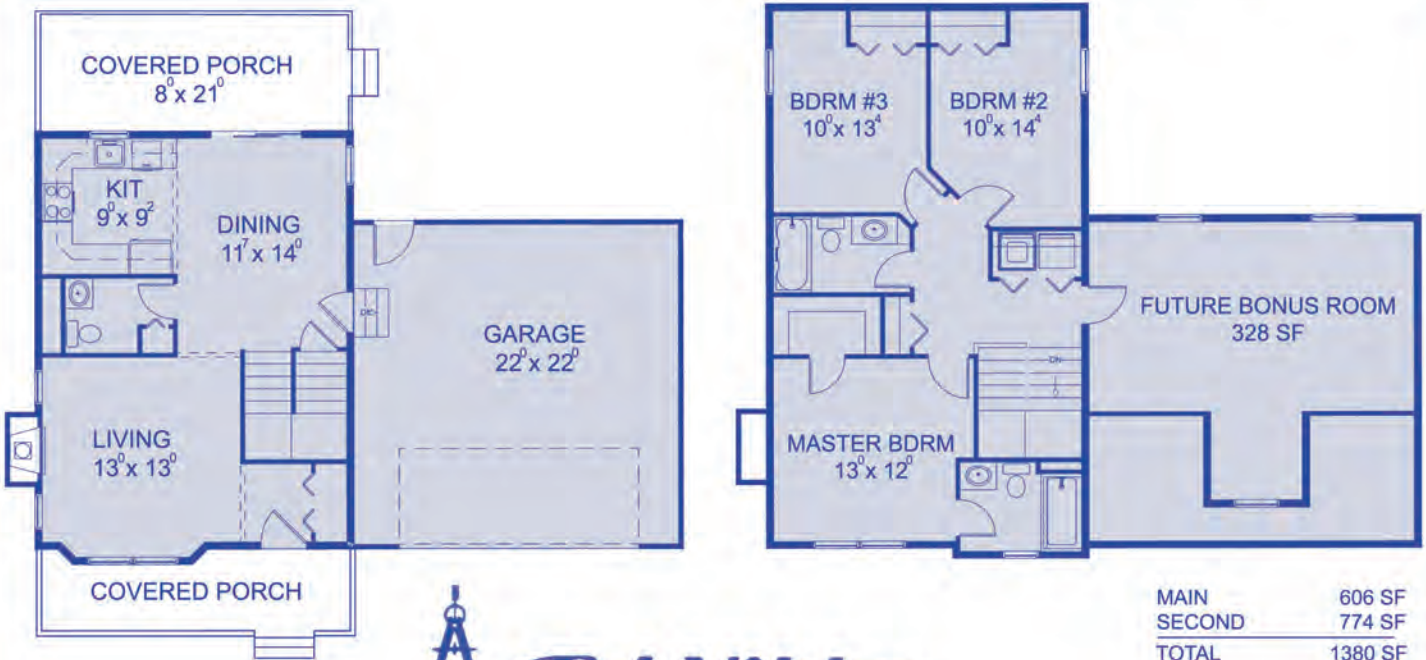

# The Timberland Series

1380  
SQUARE  
FEET

© design basics inc.

Silver Birch

 **Ed Nikles**  
*Custom Builder, Inc.*

570-296-9200 • Fax: 296-9207 • [www.ednikles.com](http://www.ednikles.com) • Email: [info@ednikles.com](mailto:info@ednikles.com)  
104 BENNETT AVENUE, SUITE 1A • MILFORD, PA 18337